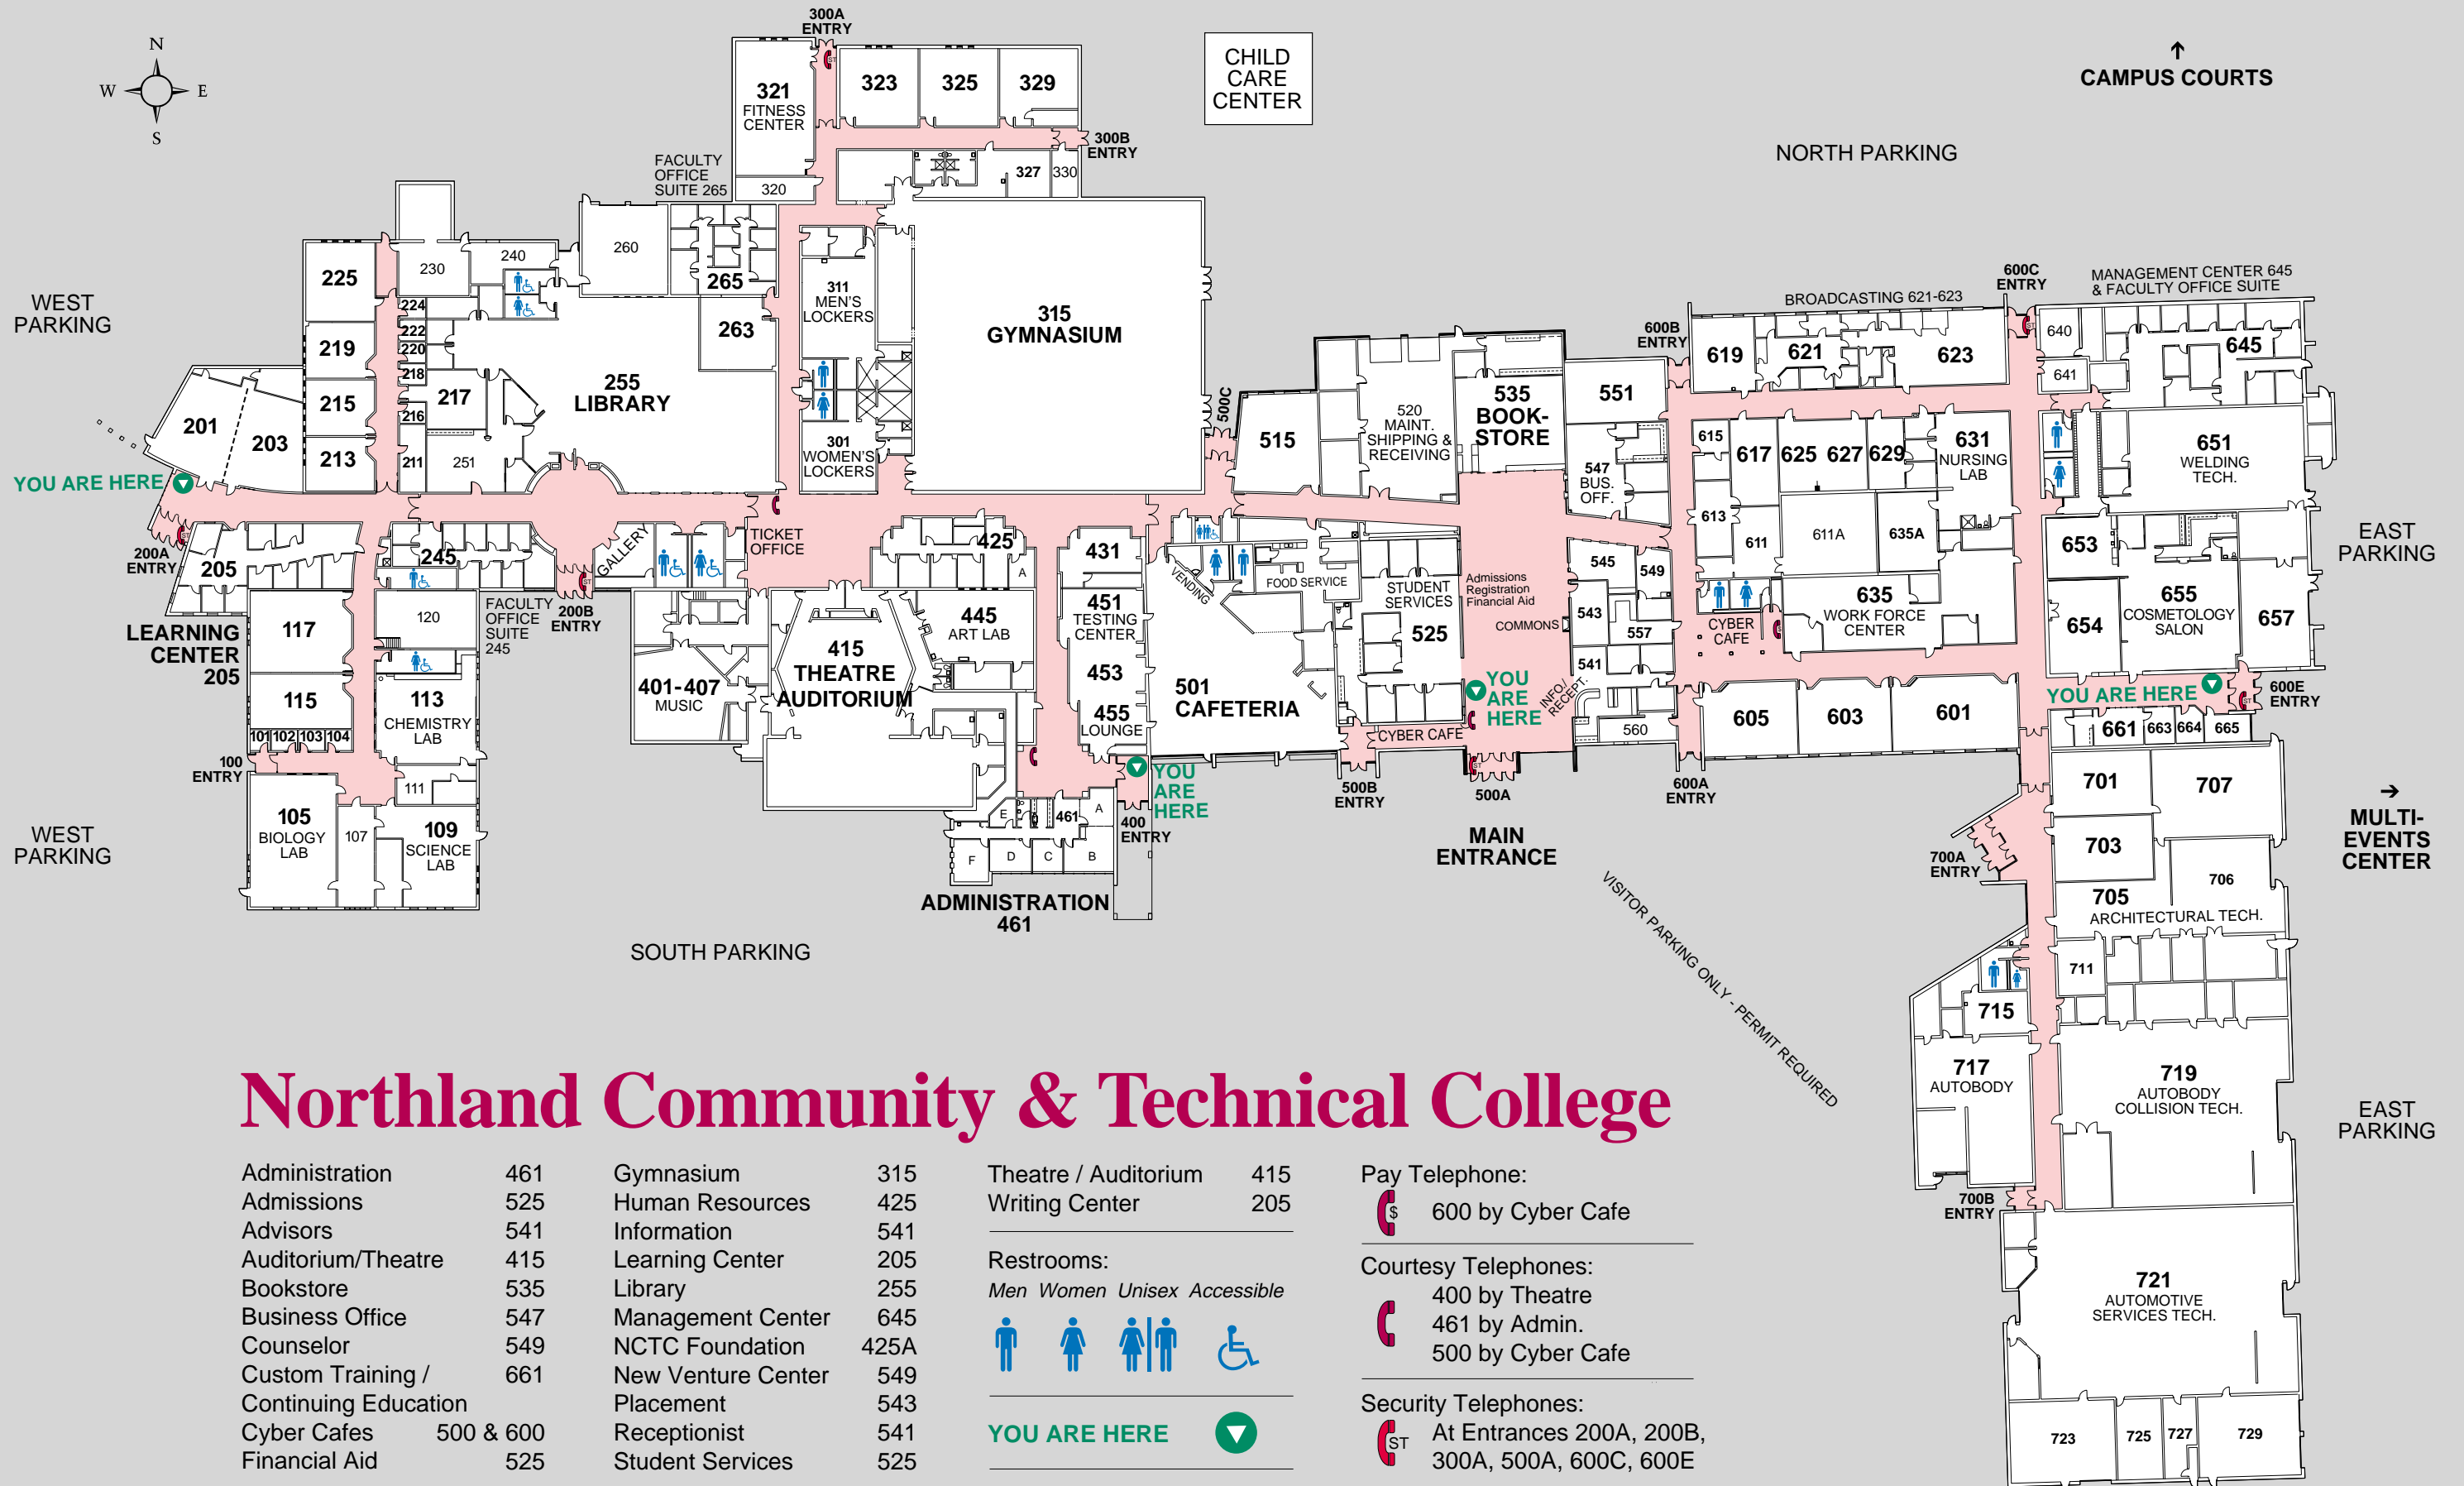

CAMPUS DIRECTORY

Northland Community & Technical College

Administration	461
Admissions	525
Advisors	541
Auditorium/Theatre	415
Bookstore	535
Business Office	547
Counselor	549
Custom Training / Continuing Education	661
Cyber Cafes	500 & 600
Financial Aid	525

Gymnasium	315
Human Resources	425
Information	541
Learning Center	205
Library	255
Management Center	645
NCTC Foundation	425A
New Venture Center	549
Placement	543
Receptionist	541
Student Services	525

Theatre / Auditorium	415
Writing Center	205

Restrooms:
Men Women Unisex Accessible

YOU ARE HERE (Green arrow icon)

Pay Telephone:
600 by Cyber Cafe

Courtesy Telephones:
400 by Theatre
461 by Admin.
500 by Cyber Cafe

Security Telephones:
At Entrances 200A, 200B,
300A, 500A, 600C, 600E